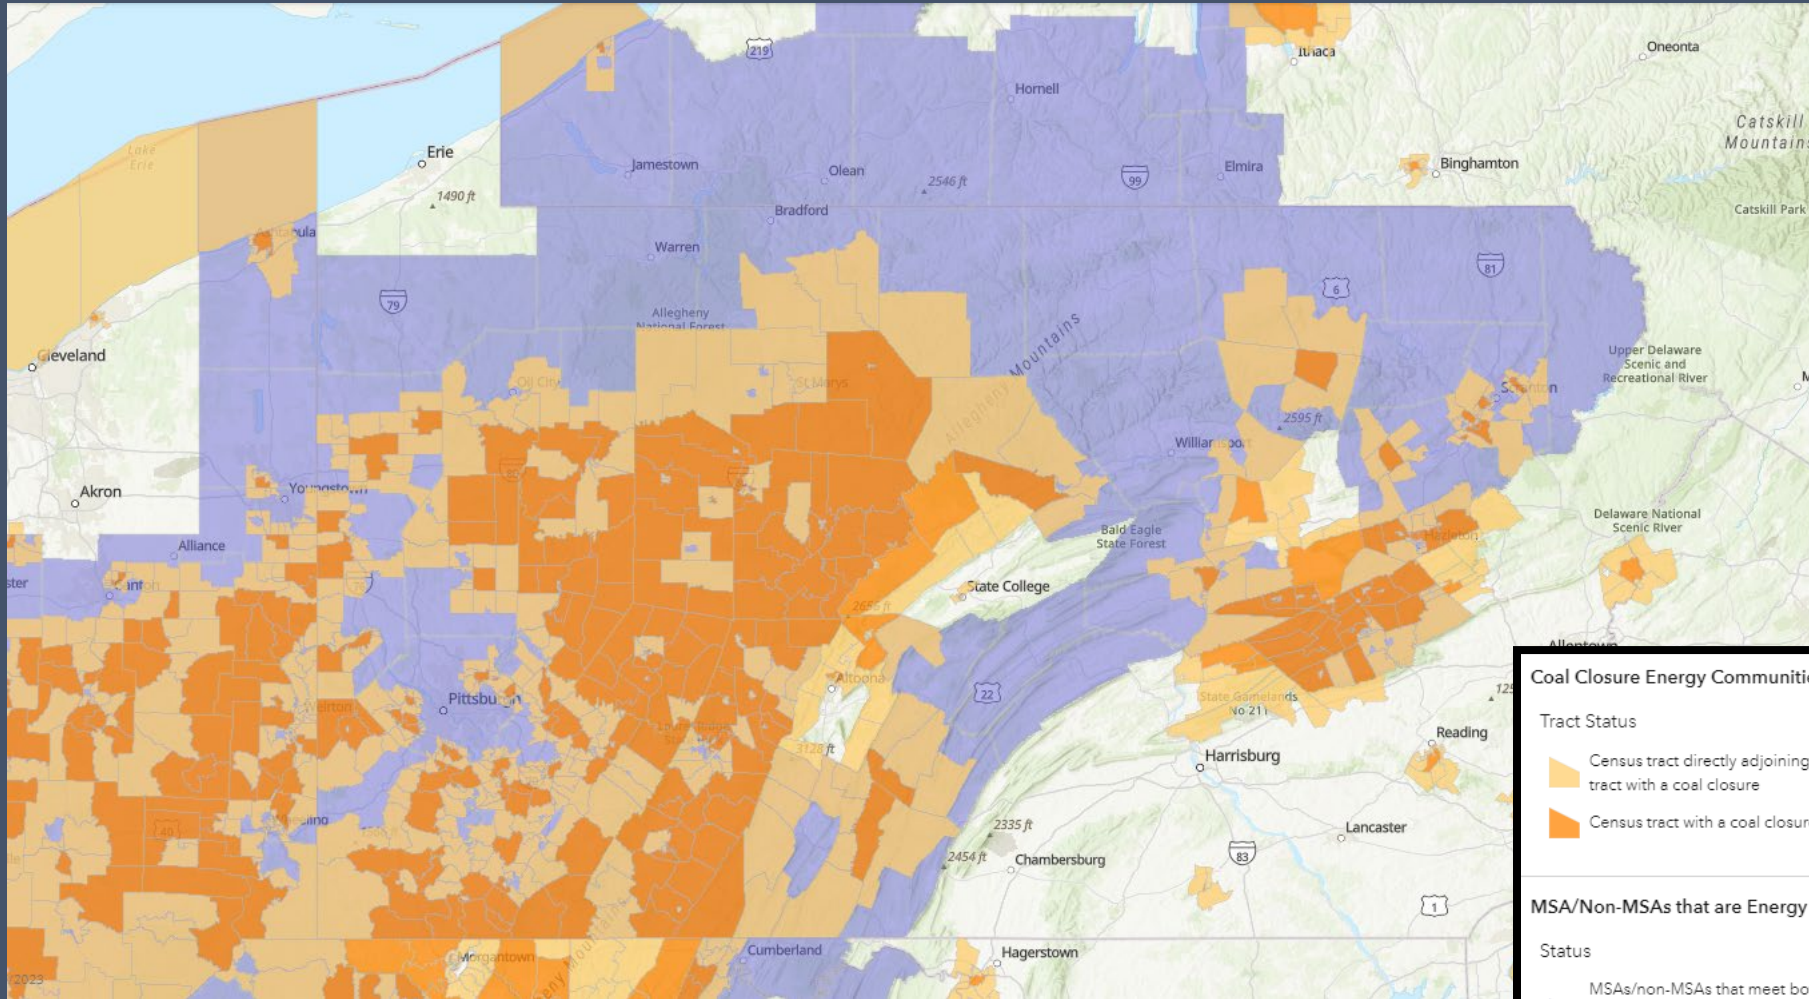

ENERGY COMMUNITIES IN SWPA